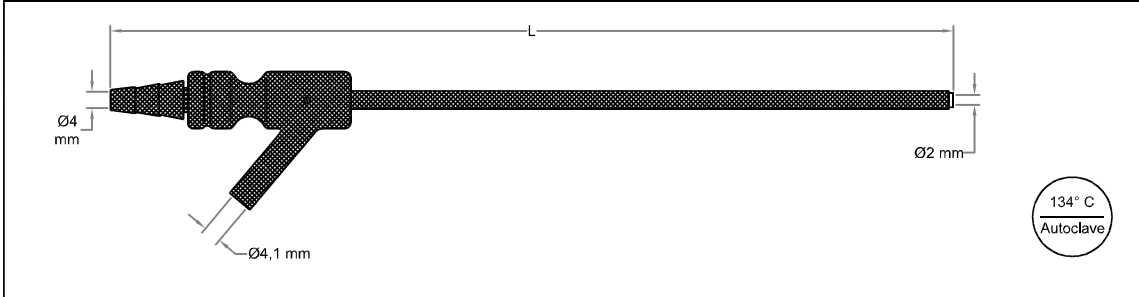

Pinze e forbici monopolari • Monopolar forceps and scissors • Pincers et ciseaux monopolaires • Pinzas y tijeras monopolares		L (cm)	ALSA
1. (Potts-Smith) - Retta • Straight • Droite • Recta	B	18	PMI/1
" " " " " " " " " " " "	B	25	PMI/1-25
" " " " " " " " " " " "	A	25	PMI/2
(DeBaKey - AT/Atraumatic) - Retta • Straight • Droite • Recta	D	20	PMI/DB1-20
" " " " " " " " " " " "	D	25	PMI/DB1-25
" " " " " " " " " " " "	C	20	PMI/DB2-20
" " " " " " " " " " " "	C	25	PMI/DB2-25
2. Retta • Straight • Droite • Recta		18	FI/18
" " " " " " " " " " " "		24	FI/24

Cannule d'aspirazione (Frazier) • Suction cannulae (Frazier) • Canules pour aspiration (Frazier) • Canulas para aspiracion (Frazier)	L (cm)	ALSA
1.	14	CFI/1
2.	20	CFI/2
3.	40	CFI/3

Cavo per: Excell serie MCD e MCDS, Alsatom serie SU MPC  
 Cable for: Excell MCD and MCDS series, Alsatom SU MPC series  
 Câble pour: Excell série MCD et MCDS, Alsatom série SU MPC  
 Cable para: Excell serie MCD y MCDS, Alsatom serie SU MPC

Pinze senza cavo di collegamento • Forceps without connecting cable Pinces sans câble de raccordement • Pinzas sin cable de conexión		L (cm)	ALSA
(Potts-Smith) - Retta • Straight • Droite • Recta	B	18	PIC/1
" " " " " " " "	B	25	PIC/1-25
" " " " " " " "	A	25	PIC/2
(DeBakey - AT/Atraumatic) - Retta • Straight • Droite • Recta	D	20	PIC/DB1-20
" " " " " " " "	D	25	PIC/DB1-25
" " " " " " " "	C	20	PIC/DB2-20
" " " " " " " "	C	25	PIC/DB2-25

Pinze con comando manuale • Hand-controlled forceps Pinces avec commande manuelle • Pinzas con mando manuale		L (cm)	ALSA
1. (Potts-Smith) - Retta • Straight • Droite • Recta	A	21	PMI/PJ21
" " " " " " " "	A	24	PMI/PJ25
2. (Jansen / Yasargil) - A baionetta • Bayonet type • À bayonette • De bayoneta	A	21	PMI/B