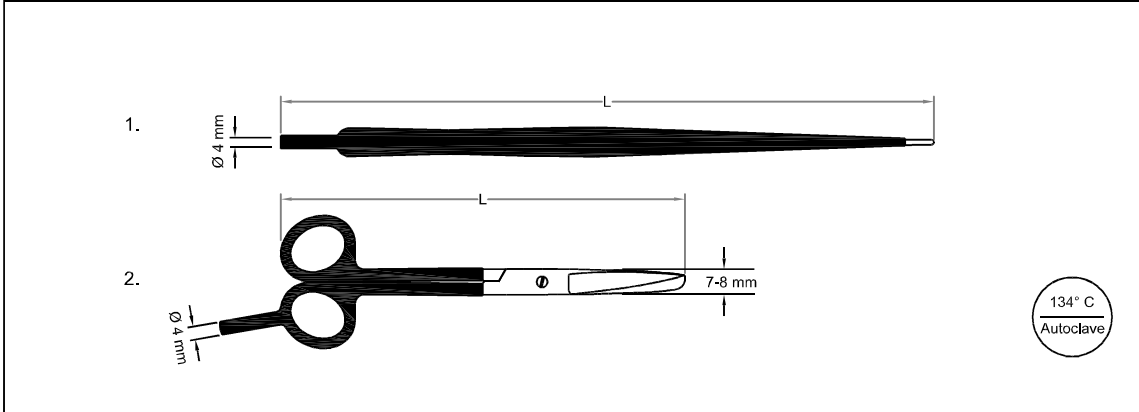

Pinze e forbici monopolari • Monopolar forceps and scissors • Pincers et ciseaux monopolaires • Pinzas y tijeras monopolares		L (cm)	ALSA
1. (Potts-Smith) - Retta • Straight • Droite • Recta	B	18	PMI/1
" " " " " " " " " " " "	B	25	PMI/1-25
" " " " " " " " " " " "	A	25	PMI/2
(DeBaKey - AT/Atraumatic) - Retta • Straight • Droite • Recta	D	20	PMI/DB1-20
" " " " " " " " " " " "	D	25	PMI/DB1-25
" " " " " " " " " " " "	C	20	PMI/DB2-20
" " " " " " " " " " " "	C	25	PMI/DB2-25
2. Retta • Straight • Droite • Recta		18	FI/18
" " " " " " " " " " " "		24	FI/24

Pinze senza cavo di collegamento • Forceps without connecting cable Pinces sans câble de raccordement • Pinzas sin cable de conexión		L (cm)	ALSA
(Potts-Smith) - Retta • Straight • Droite • Recta	B	18	PIC/1
" " " " " " " "	B	25	PIC/1-25
" " " " " " " "	A	25	PIC/2
(DeBakey - AT/Atraumatic) - Retta • Straight • Droite • Recta	D	20	PIC/DB1-20
" " " " " " " "	D	25	PIC/DB1-25
" " " " " " " "	C	20	PIC/DB2-20
" " " " " " " "	C	25	PIC/DB2-25

Pinze con comando manuale • Hand-controlled forceps Pinces avec commande manuelle • Pinzas con mando manuale		L (cm)	ALSA
1. (Potts-Smith) - Retta • Straight • Droite • Recta	A	21	PMI/PJ21
" " " " " " " "	A	24	PMI/PJ25
2. (Jansen / Yasargil) - A baionetta • Bayonet type • À bayonette • De bayoneta	A	21	PMI/B